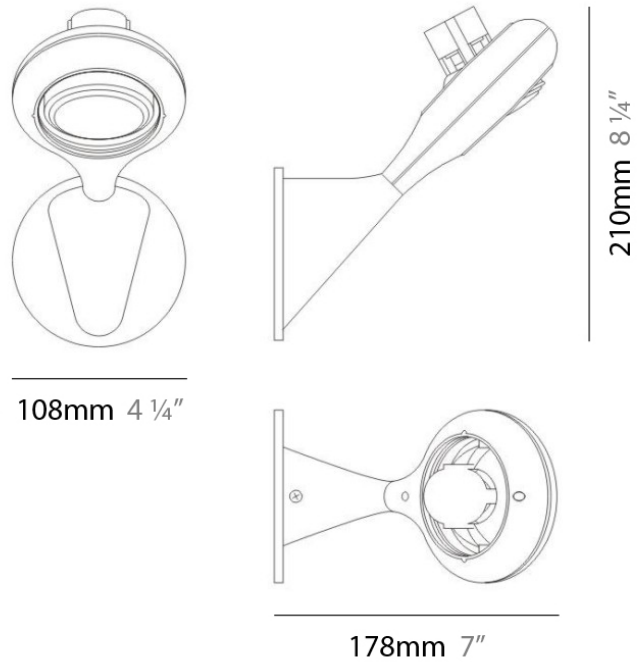

SPACE SURFACE

D93052

PROJECT	
TYPE	
NOTES	
QUANTITY	
DATE	

GENERAL

Series: Space
Brand: Milan
Division: Design
Mounting Type: Surface
Mounting Location: Wall
Subcategory: Downlight

PHYSICAL

Shape: Oblong
Diameter (mm): 108
Diameter (in): 4 1/4
Height (mm): 178
Height (in): 7
Extension (mm): 178
Extension (in): 7
Light Distribution: Direct
Weight (kg): 1.4
Weight (lbs): 3
Diffuser: Glass - Sold Separately
Fixture Finish: Metallic Gray
Fixture Material: Glass / Aluminum

ELECTRICAL

Number of Lamps: 1
Lamp Type: LED Retrofit
Lamp Shape: MR20
Bulb Included: Bulb Not Included
Total Output Wattage (W): 8
Max. Wattage Per Lamp (W): 8
Lamp Base: GU10
Input Voltage (V): 120

LED

OPTICAL

RATINGS AND CERTIFICATIONS

Certified By: CSA Certified to UL and CSA Standards
IP rating: IP20