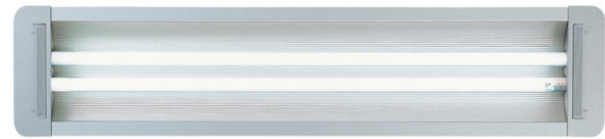

SPACE RECESSED

D96008

GENERAL

Series: Space
Brand: Milan
Division: Design
Mounting Type: Recessed
Mounting Location: Ceiling
Subcategory: Downlight

PHYSICAL

Shape: Rectangle
Length (mm): '1208
Length (in): 47 ⁹/₁₆
Width (mm): '150
Width (in): 5 ⁷/₈
Height (mm): '92
Height (in): 3 ⁵/₈
Light Distribution: Direct
Weight (kg): 2.7
Weight (lbs): 6
Diffuser: Glass - Sold Separately
Fixture Material: Metal

ELECTRICAL

Number of Lamps: 2
Lamp Type: LED Retrofit / CFL
Bulb Included: Bulb Not Included
Total Output Wattage (W): 46 / 78
Max. Wattage Per Lamp (W): 23 / 39
Lamp Base: G5
Input Voltage (V): 120

LED

OPTICAL

RATINGS AND CERTIFICATIONS

Certified By: CSA Certified to UL and CSA Standards
IP rating: IP44

PROJECT	_____
TYPE	_____
NOTES	_____
QUANTITY	_____
DATE	_____